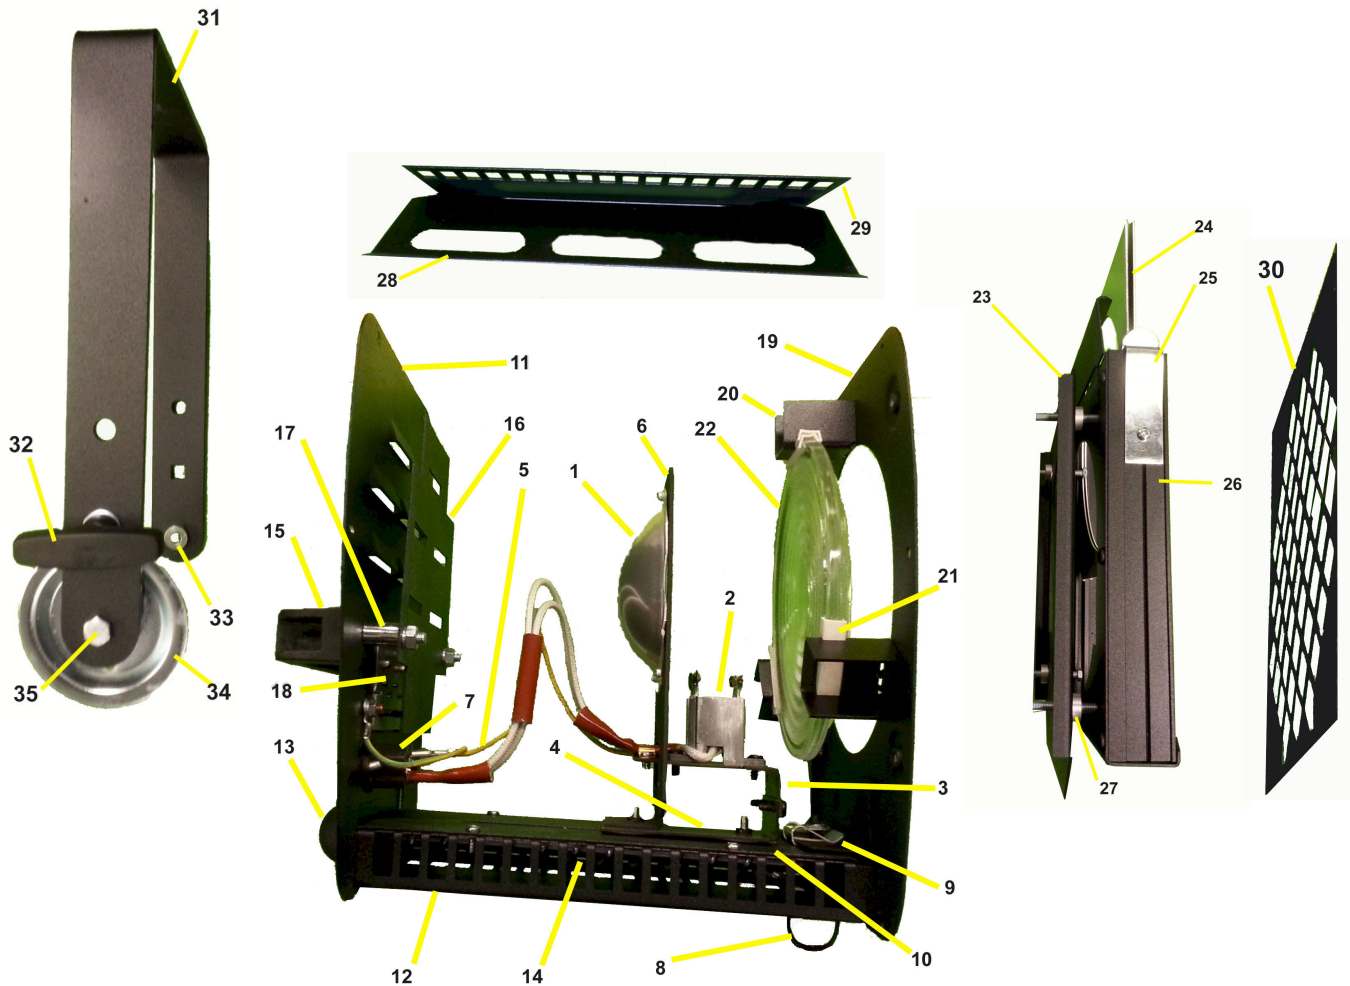

## Z0050 6-57 Deg 1000w/1200w Fresnel Exploded view

ITEM	DESCRIPTION	ITEM	DESCRIPTION	ITEM	DESCRIPTION
1	J1862 REFLECTOR	14	J1855 DRIVE ROD	27	U5044 SPACER (4 off)
2	V1815 L/HOLDER	15	U1890 BRIDGE HANDLE	28	K1035 TOP BAFFLE
3	K1863 L/HOLDER PLT	16	K1871 BACK BAFFLE	29	K1047 TOP MESH
4	K1862 SLIDE PLATE	17	U1478 SPACER (2 off)	30	K1403 SAFETY MESH
5	T0330 EARTH LEAD	18	U1880 HINGE	31	K1072 HOOP
6	K1866 REFL PLATE	19	K1868 FRONT PLATE	32	U7108 M10 KNOB
7	T5029 CEE22 INLET	20	K1874 LENS BRKT(3 off)	33	U5025 HOOP SPACER(2)
8	U5033 LONG PANNEX	21	U4711/U1869 RUBBER	34	J1159 LGE CLAMP DISC
9	U5053 PUSH ON FML	22	V1827 FRESNEL LENS	35	LB0830 BOLT( 2 off)
10	K1878 B/ BFL INNER	23	K1876 SPILL BFL		
11	K1870 BACK PLATE	24	Z0011 COLOUR FRAME		
12	K1864 B/BFL OUTER	25	U1802 SAFETY CLIP		
13	U1824 FOCUS KNOB	26	K1840 C/F HOLDER		