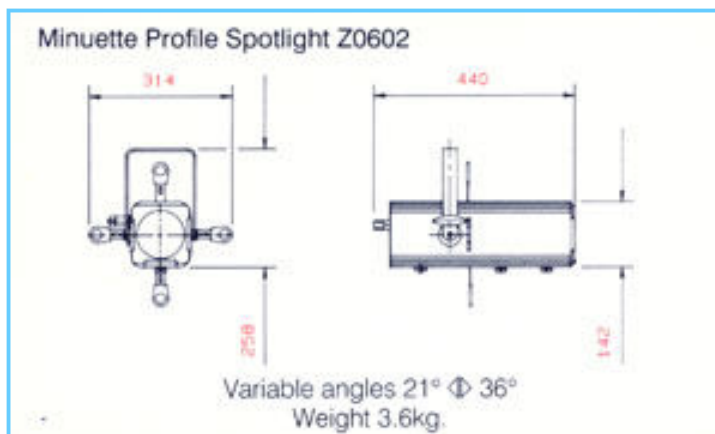

Reference Information Weight 3.6 kg

Accessories

Y0122	Scenic Gobo Holder
Z0100	Rotatable Gobo Holder
Z0433	Minuette Iris
Y0016	T18/T25 500w lamp
Y0018	T26/T27 650w lamp
Y0012	M38 300w lamp
Y0014	M40 500w lamp
Y0057	10mm Spigot
Z0431	Colour frame
Y0083	Hook clamp
Y0082	Safety bond