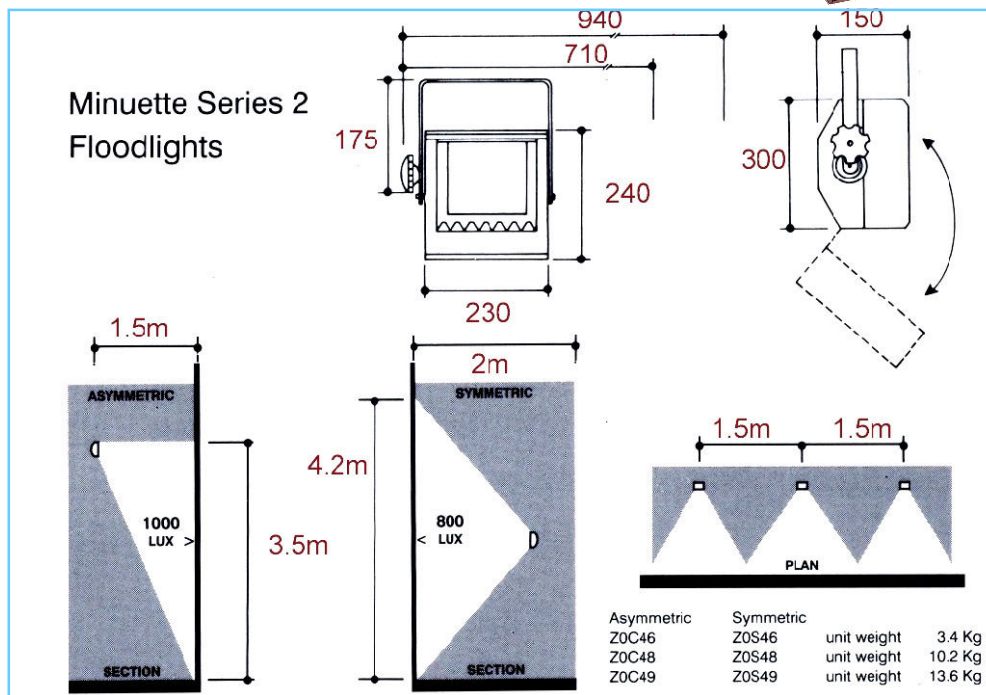

Accessories	
Y0046	500w K1 lamp
Z0B46	Straight edged barndoor
Z0B47	Toothed edged barndoor
Z0C45	Colour frame
Y0083	Hook clamp
Y0082	Safety bond

Reference information			
Asymmetric	Symmetric		
Z0C46	Z0S46	Unit weight	3.4 kg
Z0C48	Z0S48	Unit weight	10.2 kg
Z0C49	Z0S49	Unit weight	13.6 kg