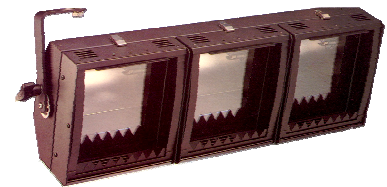

Z0C46/Z0C48/Z0C49 MINUETTE 500W ASYMMETRIC FLOOD Z0S46/Z0S48/Z0S49 MINUETTE 500W SYMMETRIC FLOOD

The Minuette floodlight is ideal for the efficient lighting of vertical surfaces such as cycloramas and backcloths in the asymmetrical version and for general floodlighting in its symmetrical form. Both types of floodlight use double ended tungsten halogen lamps

Each compartment has a maximum rating of 500 Watts although smaller wattage lamps are available. Each floodlight incorporates unique safety features including a tempered safety glass and an auto eject CEE22 connector which eliminates any risk of internal access with the supply connected. Colour filters are retained by a spring steel frame, and the optional barn doors can control the spread of the beam

Z0C48 3 way Asymmetric Flood Z0S48 3 way Symmetric Flood
Z0C49 4 way Asymmetric Flood Z0S49 4 way Symmetric Flood

Accessories	
Y0046	500w K1 lamp
Z0B46	Straight edged barndoor
Z0B47	Toothed edged barndoor
Z0C45	Colour frame
Y0083	Hook clamp
Y0082	Safety bond